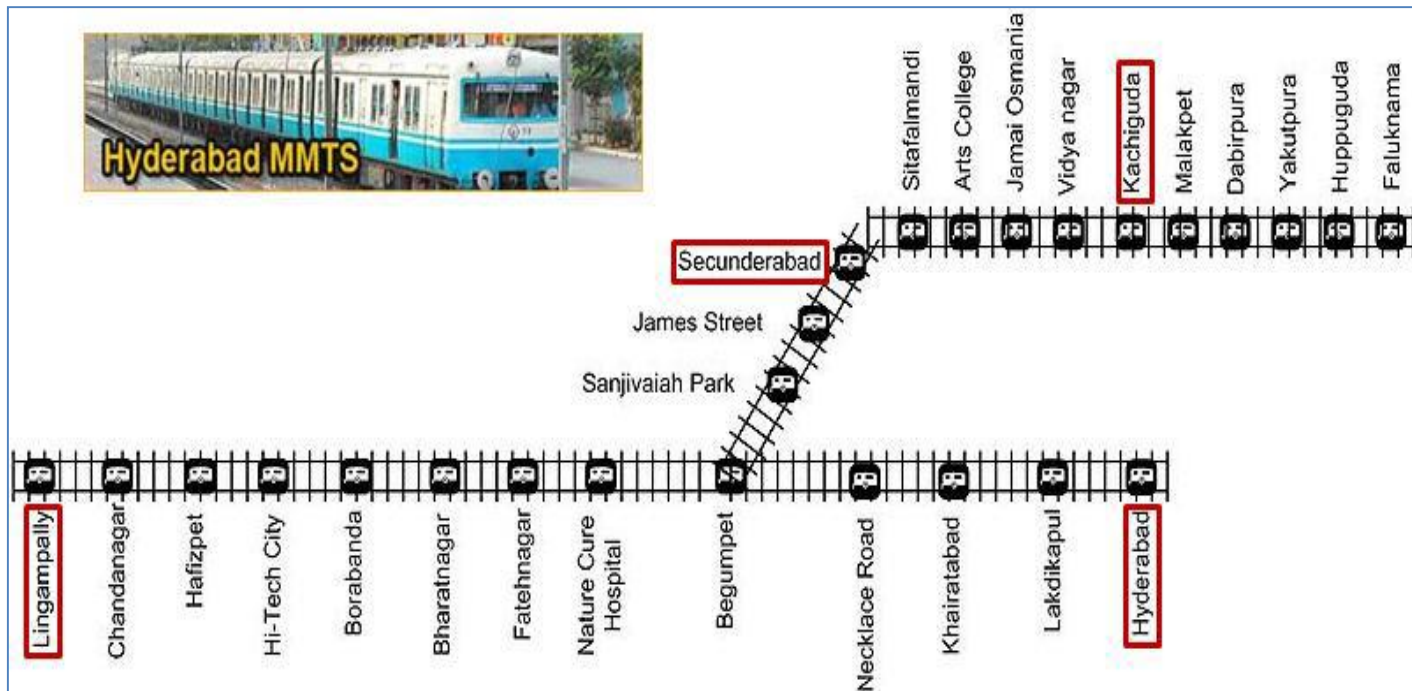

Reaching HCU Campus through Local Bus

From Secunderabad Bus/Railway station (if you get out via the 1st platform), catch a local bus any one of the following:

- To Mehdipatnam (bus number 5, 49) and then from Mehdipatnam, take any bus going towards Lingampally (bus number 216, 217) to reach university main gate.
- To Lingampally (bus number 226) and from Lingampally take any bus towards Mehdipatnam (bus number 216, 217) will take you to university main gate.
- To university, catch a Bus (bus number 10 U/H). It takes you directly to campus.

From Hyderabad Bus Station -

- Take a local bus to Lingampally (bus number 216, 217) and get down in front of the main gate.

From Kacheguda Railway Station –

- Take a local bus (bus stop at 100 m from railway station) to Koti (bus number 3).
- From Koti, take a local bus to Lingampally (bus number 216, 216U [direct to campus], 217, 225, and 226).

From Railway Station to the HCU Campus

- Hyderabad (Nampally) : 20 km
- Secunderabad : 30 km
- Kacheguda : 28 km
- Lingampally : 4 km

	Railway Station (From)	Train Name	Platform
1	Secunderabad	Falaknama to Lingampally	7A or 10
2	Hyderabad (Nampally)	Hyderabad to Lingampally	1 or 2
3	Kacheguda	Falaknama to Lingampally	1

Reaching HCU Campus through Local Rail (MMTS)

- ❖ Nearest local railway station to University of Hyderabad is Lingampally (last station).
- ❖ Share auto /direct auto is available near Lingampally Station to reach HCU.