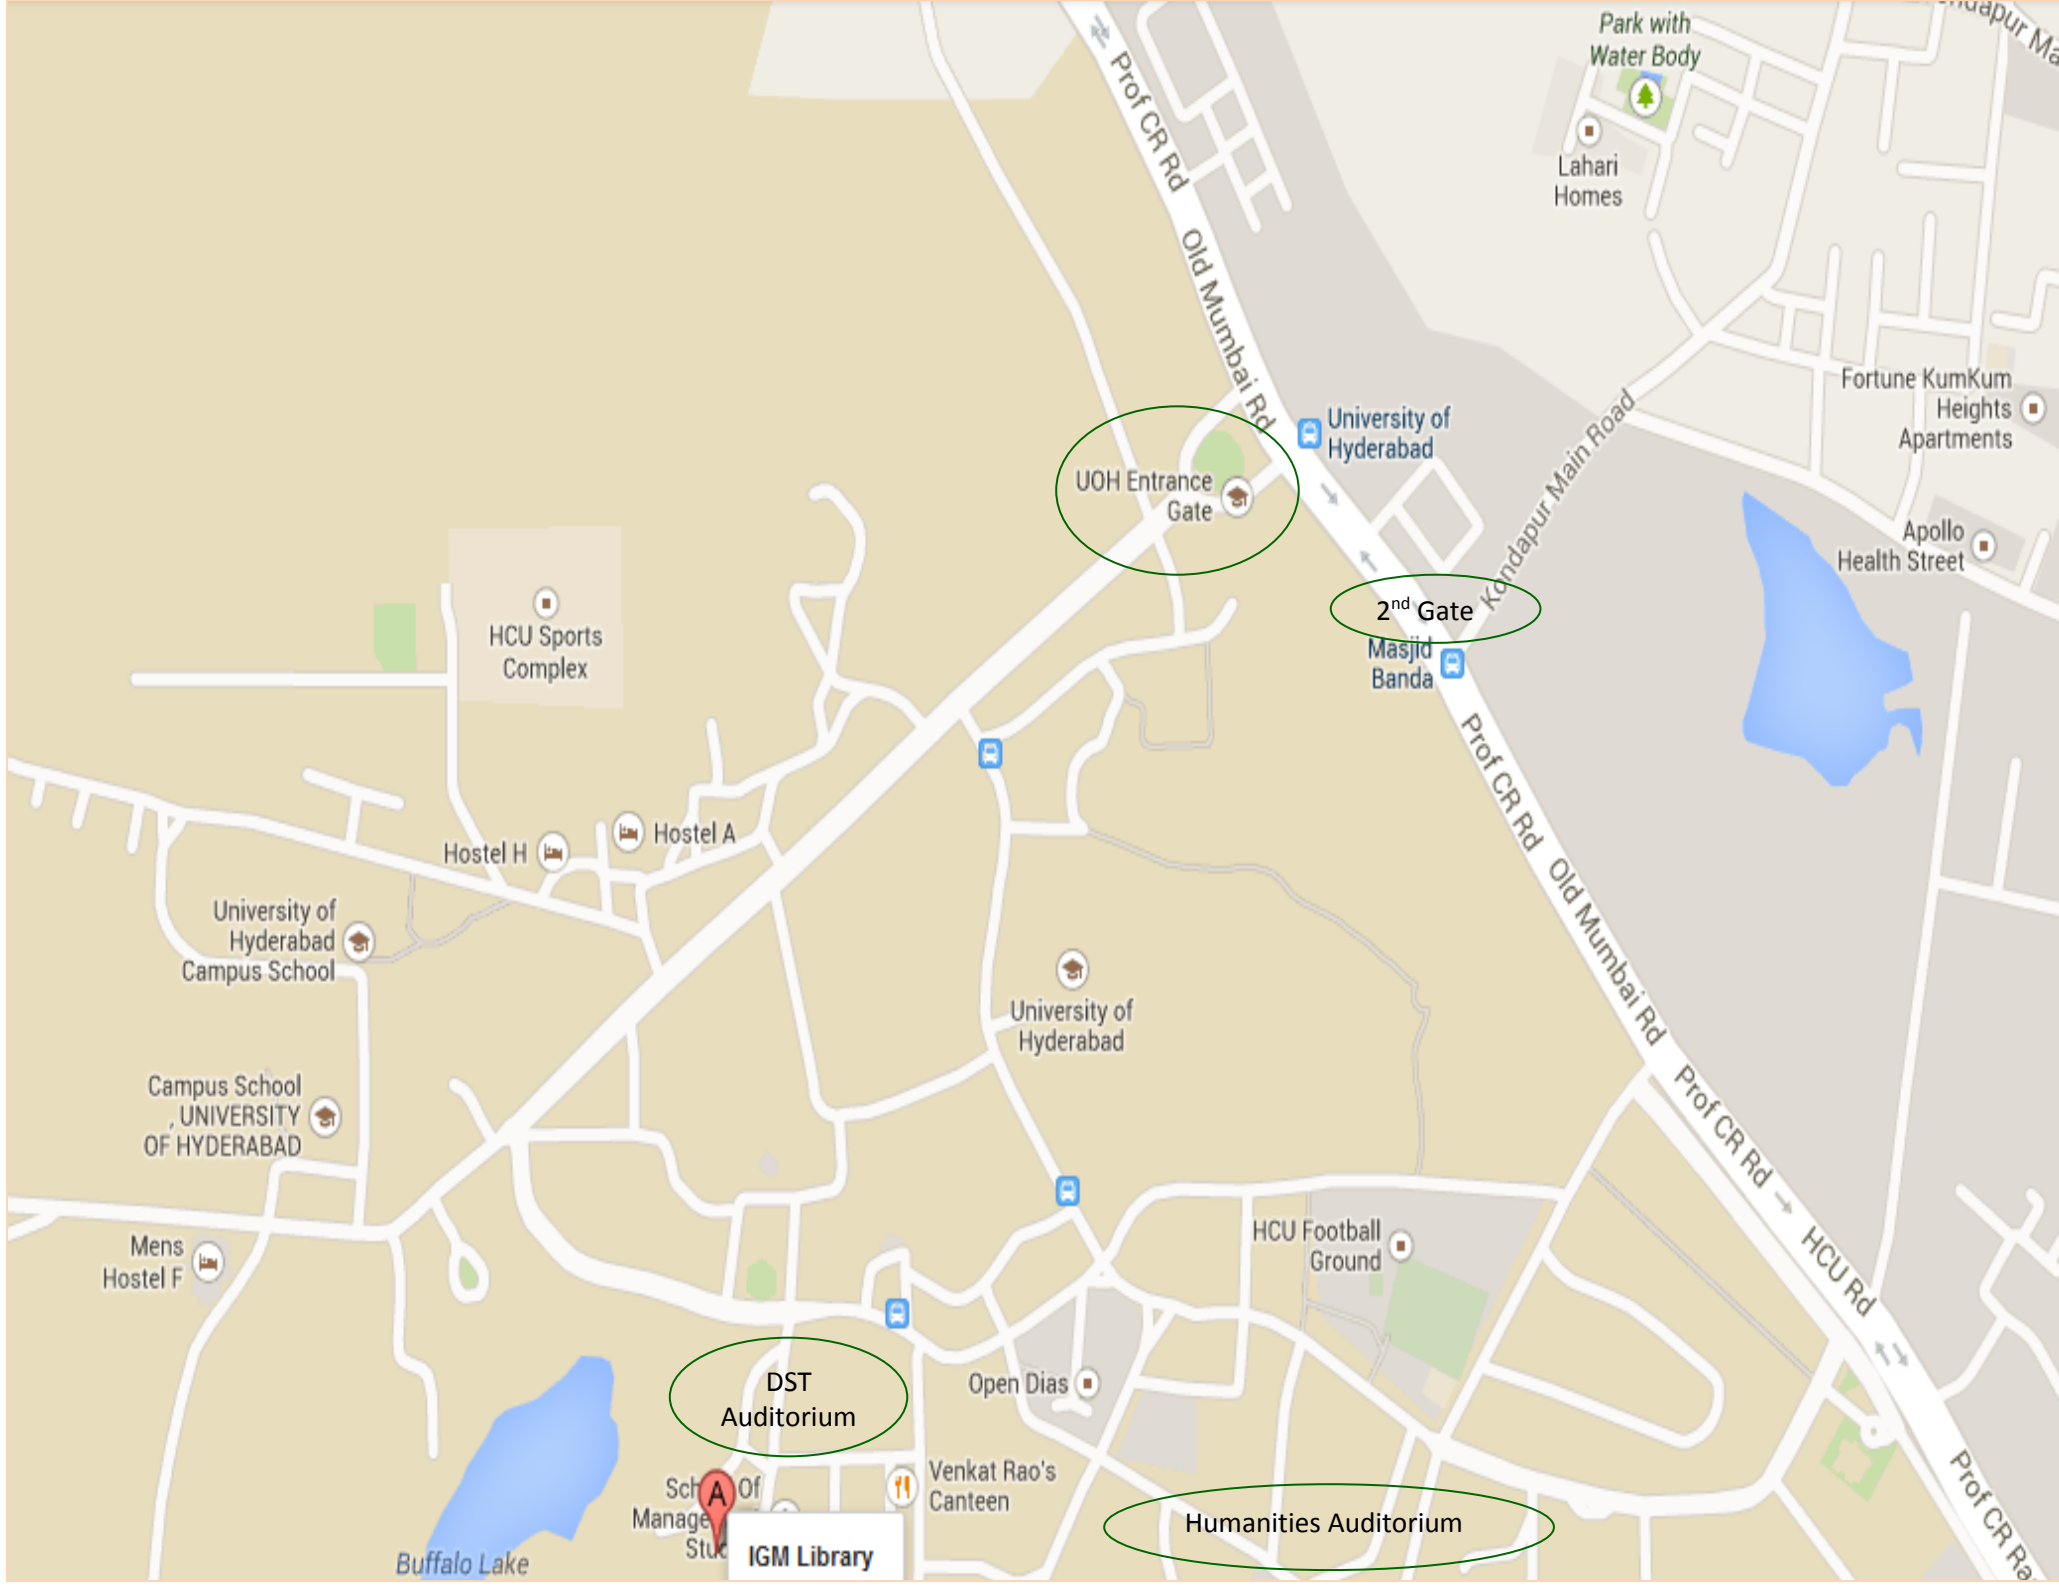

UOH Entrance Gate

2nd Gate

DST Auditorium

Humanities Auditorium

IGM Library

University of Hyderabad

Masjid Banda

HCU Sports Complex

Hostel H

Hostel A

University of Hyderabad Campus School

Campus School UNIVERSITY OF HYDERABAD

Mens Hostel F

University of Hyderabad

HCU Football Ground

Open Dias

Venkat Rao's Canteen

Buffalo Lake

Park with Water Body

Lahari Homes

Fortune KumKum Heights Apartments

Apollo Health Street

Prof CR Rd
Old Mumbai Rd

Kondapur Main Road
Prof CR Rd
Old Mumbai Rd

Prof CR Rd
HCU Rd

Prof CR Rd